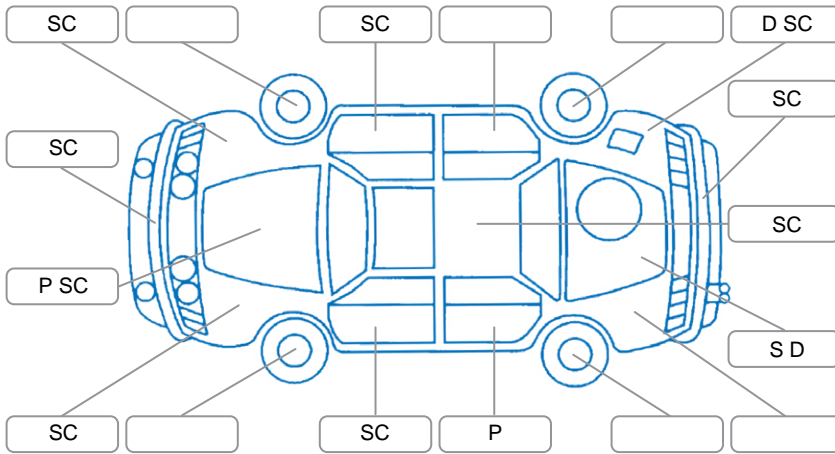

Report ID:	27,564,605	Version:	2
Created:	08 Apr 2026		

Make:	Ford	Model:	Ranger
Body Style:	Utility	Year:	2023
Rego No.:	PTK163	Rego Expiry:	22 Feb 2027
WoF Expiry:	17 Feb 2027	Odometer:	78,953 Kms
Good No.:	27564605	VIN:	MNACMFF60NW254511
Next Service:	89,000 Kms	Service History:	Yes

**Key**  
 S = Scratch    R = Rust    C = Crack    \* = Decals    W = Significant scuffs  
 D = Dent    PT = Paint defect    P = Pin dent    SC = Stone Chips

Note: some defects and blemishes may not be displayed in the diagram