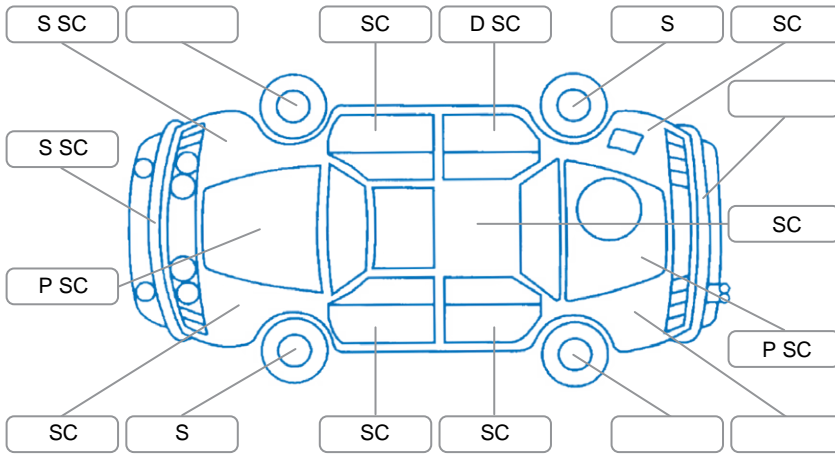

Report ID:	27,564,596	Version:	1
Created:	26 Mar 2026		

Make:	Ford	Model:	Ranger
Body Style:	Utility	Year:	2021
Rego No.:	RQK177	Rego Expiry:	28 Aug 2026
WoF Expiry:	08 Apr 2027	Odometer:	184,023 Kms
Good No.:	27564596	VIN:	MNAUMFF50MW160894
Next Service:	Unknown	Service History:	Yes

Key
 S = Scratch R = Rust C = Crack * = Decals W = Significant scuffs
 D = Dent PT = Paint defect P = Pin dent SC = Stone Chips

Note: some defects and blemishes may not be displayed in the diagram

Body Inspection Comments

FR sill step plate worn.
 FR door seal split.
 Canopy side window latches loose.

Conditions During Body Inspection Dry

Under Carriage and Under Bonnet Inspection Comments

Interior Comments

Seats:	Good
Carpets:	Good
Panels:	Good
Dashboard:	Good