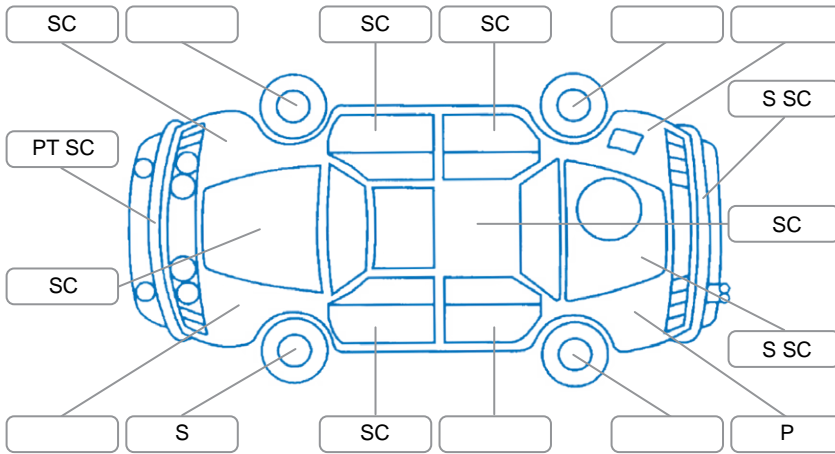

Report ID:	27,564,531	Version:	1
Created:	25 Mar 2026		

Make:	Nissan	Model:	X-Trail
Body Style:	SUV	Year:	2021
Rego No.:	NWY952	Rego Expiry:	13 Jun 2026
WoF Expiry:	23 Dec 2026	Odometer:	63,739 Kms
Good No.:	27564531	VIN:	JN1TBNT32A0065967
Next Service:	75,285 Kms	Service History:	Yes

**Key**  
 S = Scratch    R = Rust    C = Crack    \* = Decals    W = Significant scuffs  
 D = Dent    PT = Paint defect    P = Pin dent    SC = Stone Chips

Note: some defects and blemishes may not be displayed in the diagram