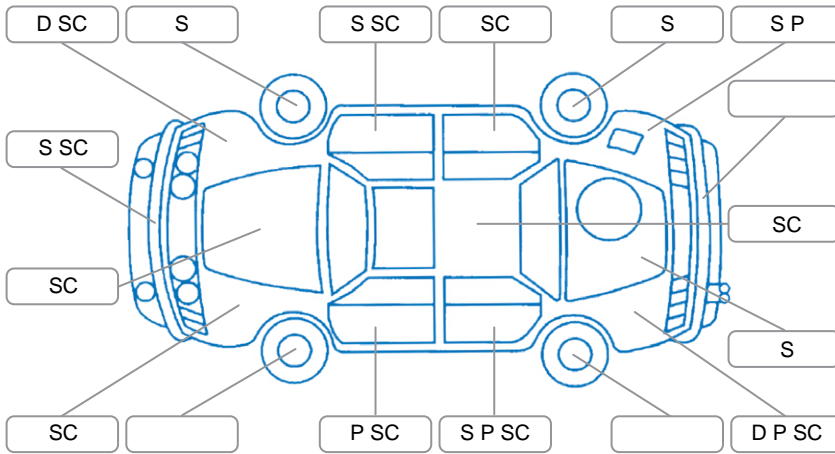

Report ID:	27,564,512	Version:	2
Created:	25 Mar 2026		

Make:	Subaru	Model:	Impreza
Body Style:	Sedan	Year:	2017
Rego No.:	RDU282	Rego Expiry:	03 Nov 2026
WoF Expiry:	06 Jan 2027	Odometer:	125,793 Kms
Good No.:	27564512	VIN:	7AT0GF09X24009384
Next Service:	133,000 Kms	Service History:	No

Key
 S = Scratch R = Rust C = Crack * = Decals W = Significant scuffs
 D = Dent PT = Paint defect P = Pin dent SC = Stone Chips

Note: some defects and blemishes may not be displayed in the diagram

Body Inspection Comments

Conditions During Body Inspection	Dry
-----------------------------------	-----

Under Carriage and Under Bonnet Inspection Comments

Engine oil seepage.

Interior Comments

Seats:	Good
Carpets:	Good
Panels:	Good
Dashboard:	Good