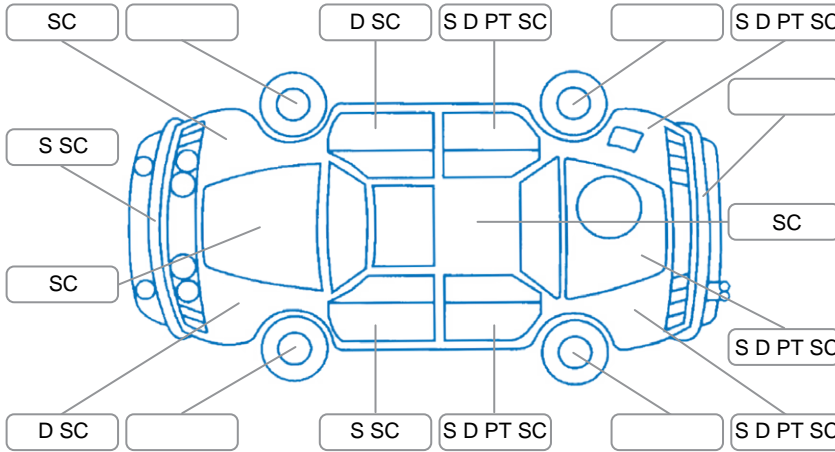

Report ID:	27,564,499	Version:	1
Created:	21 Apr 2026		

Make:	Ford	Model:	Transit
Body Style:	Van	Year:	2019
Rego No.:	MGQ864	Rego Expiry:	31 Jul 2026
WoF Expiry:	23 Jul 2026	Odometer:	141,760 Kms
Good No.:	27564499	VIN:	WFOYXXTTGYKE35983
Next Service:	156,000 Kms	Service History:	Yes

Key

S = Scratch R = Rust C = Crack * = Decals W = Significant scuffs
 D = Dent PT = Paint defect P = Pin dent SC = Stone Chips

Note: some defects and blemishes may not be displayed in the diagram

Body Inspection Comments

- Fuel flap cracked.
- LH panel missing.
- RF step plate worn.
- Dent in LH C pillar interior.

Conditions During Body Inspection Dry

Under Carriage and Under Bonnet Inspection Comments

Interior Comments

Seats:	Poor, RF seat torn
Carpets:	Good
Panels:	Good
Dashboard:	Good