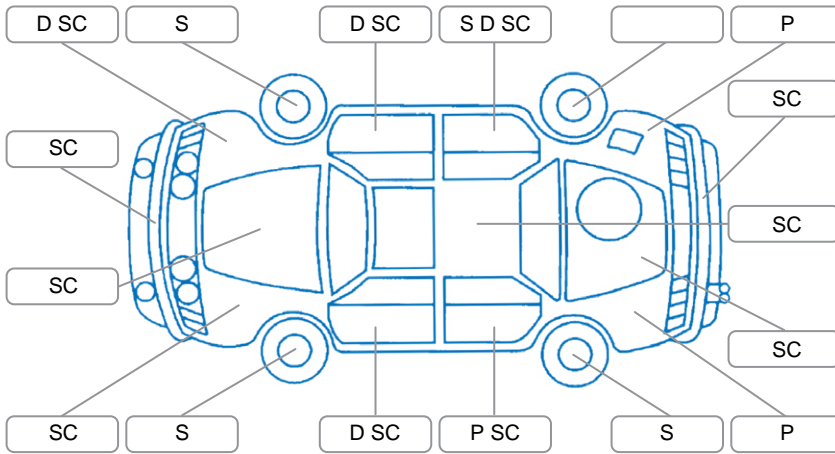

Report ID:	27,564,481	Version:	1
Created:	24 Mar 2026		

Make:	Mazda	Model:	Mazda3
Body Style:	Hatchback	Year:	2023
Rego No.:	PRK909	Rego Expiry:	16 May 2026
WoF Expiry:	10 Feb 2027	Odometer:	91,357 Kms
Good No.:	27564481	VIN:	JM0BP2H7A01211794
Next Service:	93,000 Kms	Service History:	Yes

Key

S = Scratch R = Rust C = Crack * = Decals W = Significant scuffs
 D = Dent PT = Paint defect P = Pin dent SC = Stone Chips

Note: some defects and blemishes may not be displayed in the diagram

Body Inspection Comments

Conditions During Body Inspection: Dry

Under Carriage and Under Bonnet Inspection Comments

Interior Comments

Seats:	Good
Carpets:	Good
Panels:	Good
Dashboard:	Good

General Comments

Road Conditions During Test Drive	Dry		
Engine Timing Mechanism	Timing Chain		
Evidence of Cam Belt Replacement	<input type="checkbox"/> Yes	<input type="checkbox"/> No	Kms
Inspected by:	Troy Smith		
Published by:	Troy Smith		
Inspection Date:	24 Mar 2026		