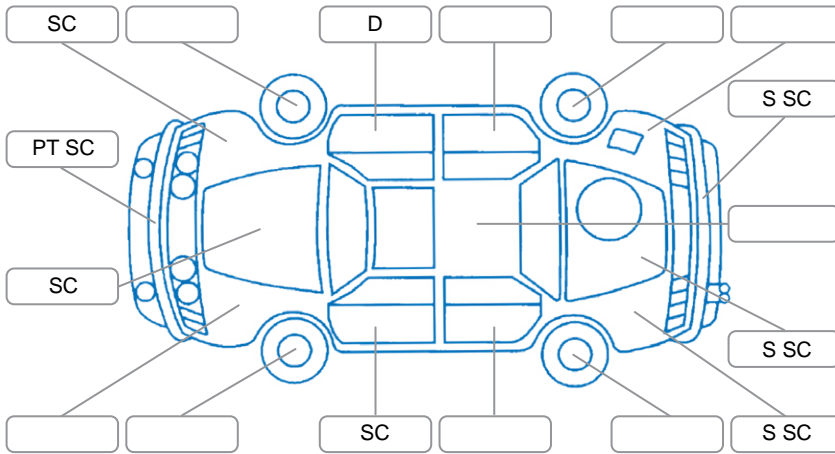

Report ID:	27,564,452	Version:	1
Created:	23 Mar 2026		

Make:	Isuzu	Model:	D-MAX
Body Style:	Utility	Year:	2021
Rego No.:	NWY464	Rego Expiry:	28 May 2026
WoF Expiry:	13 May 2026	Odometer:	116,602 Kms
Good No.:	27564452	VIN:	MPATFR40JMT010650
Next Service:	121,000 Kms	Service History:	Yes

**Key**  
 S = Scratch    R = Rust    C = Crack    \* = Decals    W = Significant scuffs  
 D = Dent    PT = Paint defect    P = Pin dent    SC = Stone Chips

Note: some defects and blemishes may not be displayed in the diagram