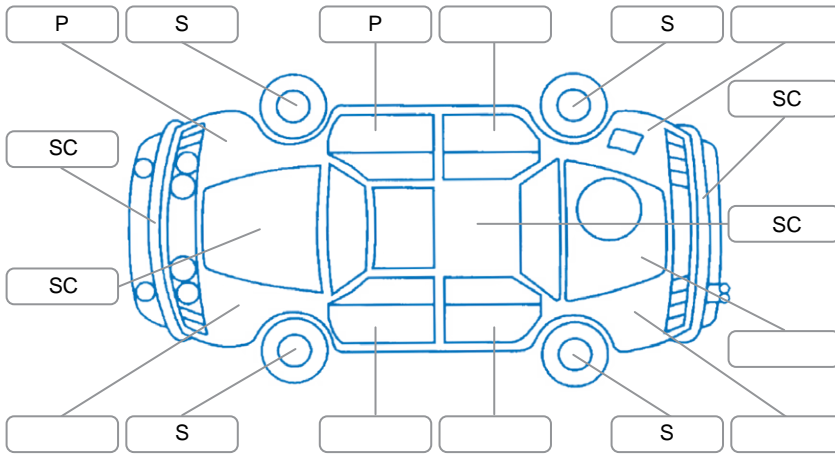

Report ID:	27,564,434	Version:	1
Created:	24 Mar 2026		

Make:	Skoda	Model:	Octavia
Body Style:	Sedan	Year:	2016
Rego No.:	JUU341	Rego Expiry:	30 May 2026
WoF Expiry:	10 Jun 2026	Odometer:	120,236 Kms
Good No.:	27564434	VIN:	TMBBG7NE8G0228372
Next Service:	134,136 Kms	Service History:	Yes

Key
 S = Scratch R = Rust C = Crack * = Decals W = Significant scuffs
 D = Dent PT = Paint defect P = Pin dent SC = Stone Chips

Note: some defects and blemishes may not be displayed in the diagram

Body Inspection Comments