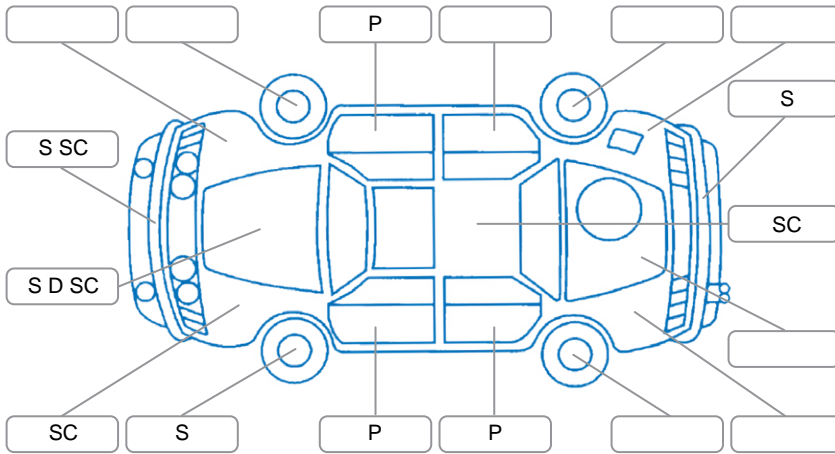

Report ID:	27,564,423	Version:	2
Created:	30 Apr 2026		

Make:	Toyota	Model:	Fortuner
Body Style:	SUV	Year:	2022
Rego No.:	PDE991	Rego Expiry:	23 Mar 2026
WoF Expiry:	09 Mar 2027	Odometer:	238,447 Kms
Good No.:	27564423	VIN:	MR0BA3FS801126621
Next Service:	240,000	Service History:	Yes

Key
 S = Scratch R = Rust C = Crack * = Decals W = Significant scuffs
 D = Dent PT = Paint defect P = Pin dent SC = Stone Chips

Note: some defects and blemishes may not be displayed in the diagram

Body Inspection Comments

Conditions During Body Inspection: Wet

Under Carriage and Under Bonnet Inspection Comments

Interior Comments

Seats:	Average
Carpets:	Average
Panels:	Average
Dashboard:	Good

General Comments

Some interior trims missing. Left indicator flashing fast.