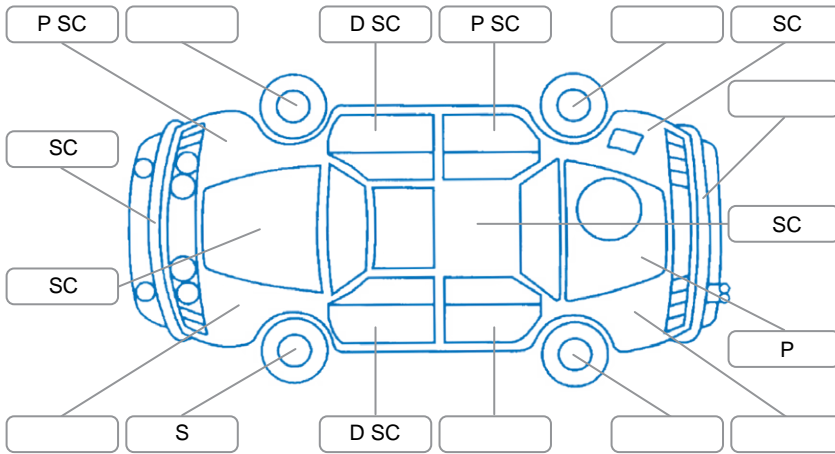

Report ID:	27,564,370	Version:	1
Created:	20 Mar 2026		

Make:	Holden	Model:	Colorado
Body Style:	Utility	Year:	2019
Rego No.:	MHD167	Rego Expiry:	30 Jul 2026
WoF Expiry:	27 Jul 2026	Odometer:	221,419 Kms
Good No.:	27564370	VIN:	MMU148MK0LH602897
Next Service:	231,400 Kms	Service History:	Yes

Key
 S = Scratch R = Rust C = Crack * = Decals W = Significant scuffs
 D = Dent PT = Paint defect P = Pin dent SC = Stone Chips

Note: some defects and blemishes may not be displayed in the diagram

Body Inspection Comments

LH headlight damaged.

Conditions During Body Inspection

Dry

Under Carriage and Under Bonnet Inspection Comments

Interior Comments

Seats:	Good
Carpets:	Good
Panels:	Good
Dashboard:	Good

General Comments

RR number plate light fail.