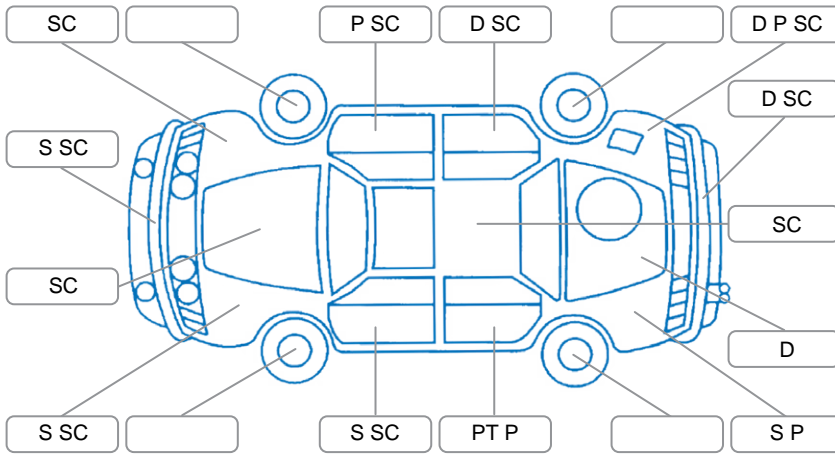

Report ID:	27,564,327	Version:	4
Created:	30 Mar 2026		

Make:	Ford	Model:	Ranger
Body Style:	Utility	Year:	2022
Rego No.:	PCU85	Rego Expiry:	10 Jun 2026
WoF Expiry:	25 Mar 2027	Odometer:	149,928 Kms
Good No.:	27564327	VIN:	MPBUMFF60MX378310
Next Service:	157,000 Kms	Service History:	Yes

Key
 S = Scratch R = Rust C = Crack * = Decals W = Significant scuffs
 D = Dent PT = Paint defect P = Pin dent SC = Stone Chips

Note: some defects and blemishes may not be displayed in the diagram

Body Inspection Comments

RH side mirror mount damaged. Stonechip in windscreen.
 RF sill step plate worn.
 Dents in both cab corners.

Conditions During Body Inspection Dry

Under Carriage and Under Bonnet Inspection Comments

Interior Comments

Seats:	Good. Drivers seat base trim cracked
Carpets:	Good
Panels:	Good
Dashboard:	Good

General Comments

Road Conditions During Test Drive	Dry	
Engine Timing Mechanism	Timing Chain	
Evidence of Cam Belt Replacement	<input type="checkbox"/> Yes <input type="checkbox"/> No	Kms
Inspected by:	Troy Smith	
Published by:	Kate Gibson	
Inspection Date:	18 Mar 2026	