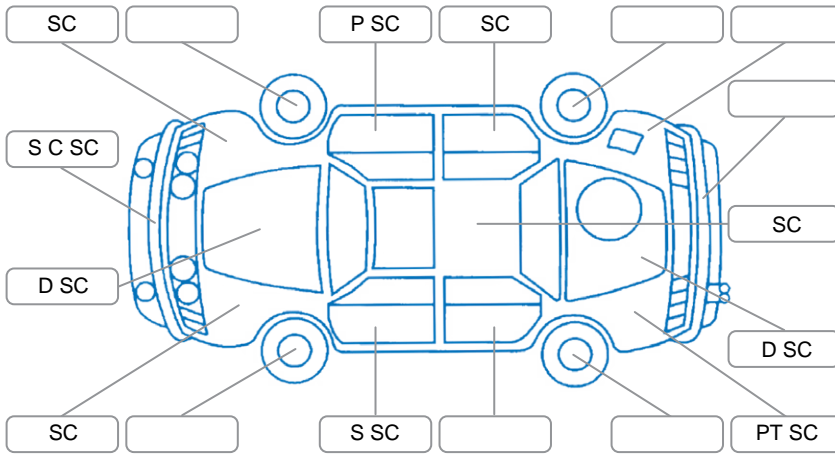

Report ID:	27,564,273	Version:	1
Created:	29 Apr 2026		

Make:	Hyundai	Model:	Staria Load
Body Style:	Van	Year:	2021
Rego No.:	NYW143	Rego Expiry:	08 Jun 2026
WoF Expiry:	22 Apr 2026	Odometer:	183,347 Kms
Good No.:	27564273	VIN:	KMFYFX71MNU016169
Next Service:	185,000 Kms	Service History:	Yes

Key
 S = Scratch R = Rust C = Crack * = Decals W = Significant scuffs
 D = Dent PT = Paint defect P = Pin dent SC = Stone Chips

Note: some defects and blemishes may not be displayed in the diagram

Body Inspection Comments

- Stone chips in windscreen.
- Front tow eye cover missing.
- Dent in RH D pillar.
- Fuel flap not closing.

Conditions During Body Inspection Dry

Under Carriage and Under Bonnet Inspection Comments

Interior Comments

Seats:	Good
Carpets:	Good
Panels:	Good
Dashboard:	Good

General Comments

- Top portion of touch screen doesn't work.
- Ultrasonic sensor error or blockage warning when in reverse.

Road Conditions During Test Drive	Dry		
Engine Timing Mechanism	Timing Chain		
Evidence of Cam Belt Replacement	<input type="checkbox"/> Yes	<input type="checkbox"/> No	Kms
Inspected by:	Caleb Spicer Lee		
Published by:	Caleb Spicer Lee		
Inspection Date:	29 Apr 2026		