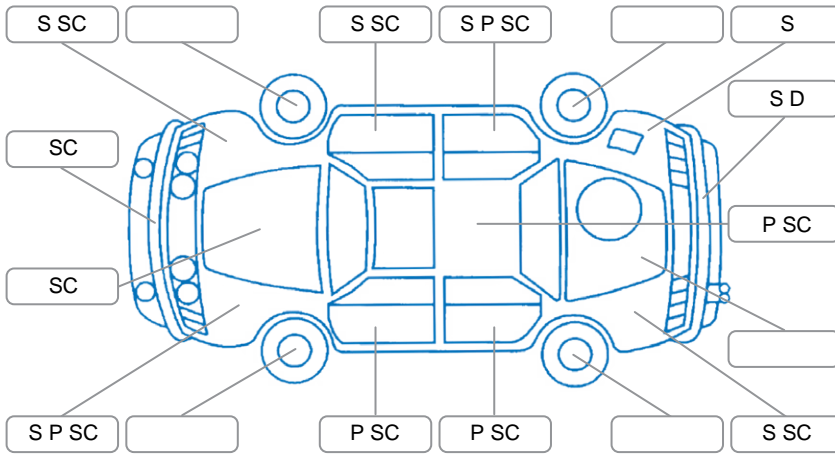

Report ID:	27,564,202	Version:	1
Created:	19 Mar 2026		

Make:	Mazda	Model:	CX-5
Body Style:	SUV	Year:	2022
Rego No.:	NYT532	Rego Expiry:	04 Oct 2026
WoF Expiry:	10 Dec 2026	Odometer:	94,384 Kms
Good No.:	27564202	VIN:	JM0KF4W2A00705737
Next Service:	103,600 Kms	Service History:	Yes

Key
 S = Scratch R = Rust C = Crack * = Decals W = Significant scuffs
 D = Dent PT = Paint defect P = Pin dent SC = Stone Chips

Note: some defects and blemishes may not be displayed in the diagram

Body Inspection Comments

Conditions During Body Inspection: Dry

Under Carriage and Under Bonnet Inspection Comments

Interior Comments

Seats:	Good
Carpets:	Good
Panels:	Good
Dashboard:	Good

General Comments

Road Conditions During Test Drive	Dry		
Engine Timing Mechanism	Timing Chain		
Evidence of Cam Belt Replacement	<input type="checkbox"/> Yes	<input type="checkbox"/> No	Kms
Inspected by:	Troy Smith		
Published by:	Troy Smith		
Inspection Date:	19 Mar 2026		