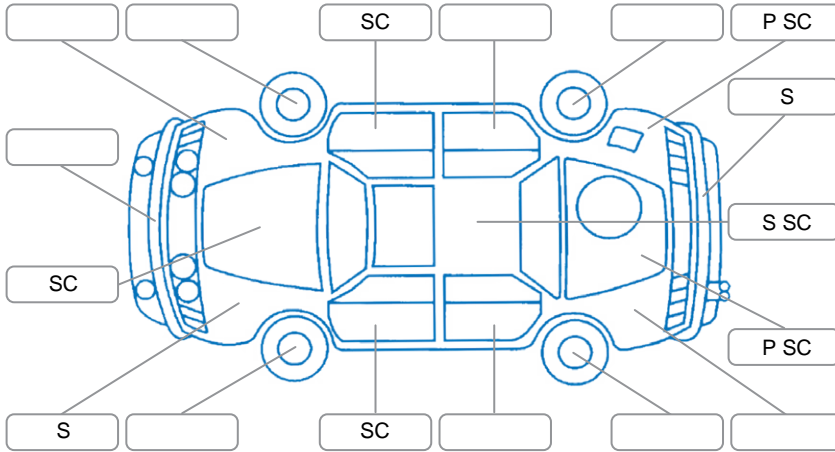

Report ID:	27,564,107	Version:	6
Created:	20 May 2026		

Make:	Jeep	Model:	Gladiator
Body Style:	Utility	Year:	2021
Rego No.:	RCB425	Rego Expiry:	10 Jan 2026
WoF Expiry:	16 Apr 2027	Odometer:	89,175 Kms
Good No.:	27564107	VIN:	1C6HJTCG0ML530121
Next Service:	88,300 Kms	Service History:	Yes

**Key**  
 S = Scratch    R = Rust    C = Crack    \* = Decals    W = Significant scuffs  
 D = Dent    PT = Paint defect    P = Pin dent    SC = Stone Chips

Note: some defects and blemishes may not be displayed in the diagram