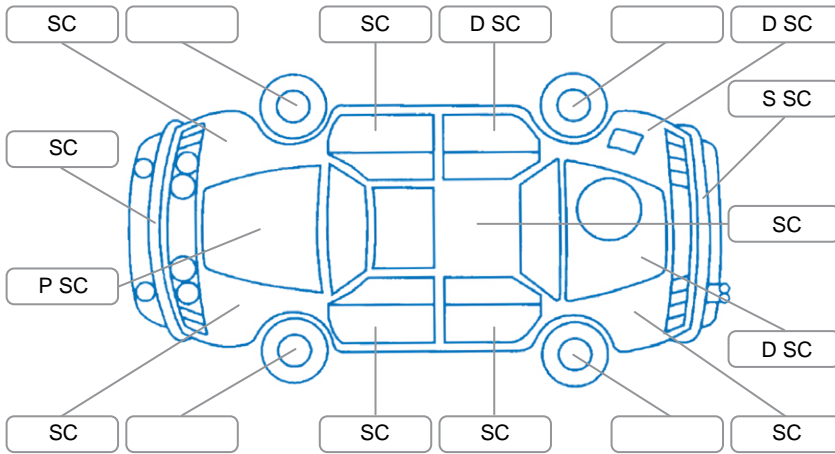

Report ID:	27,563,969	Version:	1
Created:	05 Mar 2026		

Make:	Mitsubishi	Model:	Triton
Body Style:	Utility	Year:	2020
Rego No.:	NAQ927	Rego Expiry:	14 Aug 2026
WoF Expiry:	11 Oct 2026	Odometer:	128,993 Kms
Good No.:	27563969	VIN:	MMAJLKL10LH011780
Next Service:	124,000 Kms	Service History:	Yes

Key

S = Scratch R = Rust C = Crack * = Decals W = Significant scuffs
 D = Dent PT = Paint defect P = Pin dent SC = Stone Chips

Note: some defects and blemishes may not be displayed in the diagram

Body Inspection Comments

Tailgate badge missing.
 LH taillight cracked.
 RF step plate worn.

Conditions During Body Inspection Dry

Under Carriage and Under Bonnet Inspection Comments

Interior Comments

Seats:	Good
Carpets:	Good
Panels:	Average, Holes drilled in centre console
Dashboard:	Average, Steering wheel worn