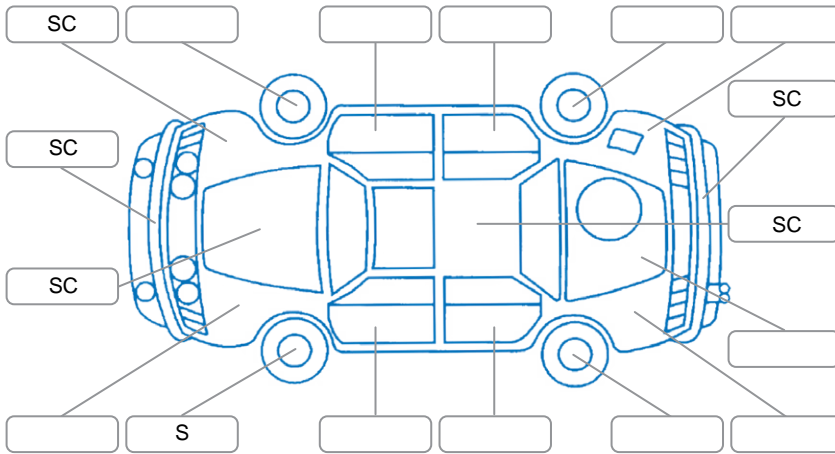

Report ID:	27,563,813	Version:	3
Created:	29 Apr 2026		

Make:	Ford	Model:	Everest
Body Style:	SUV	Year:	2023
Rego No.:	PTW738	Rego Expiry:	14 Mar 2026
WoF Expiry:	07 Mar 2026	Odometer:	77,589 Kms
Good No.:	27563813	VIN:	MNARXXMAWRNA68761
Next Service:	92,000 Kms	Service History:	No

Key
 S = Scratch R = Rust C = Crack * = Decals W = Significant scuffs
 D = Dent PT = Paint defect P = Pin dent SC = Stone Chips

Note: some defects and blemishes may not be displayed in the diagram

Body Inspection Comments