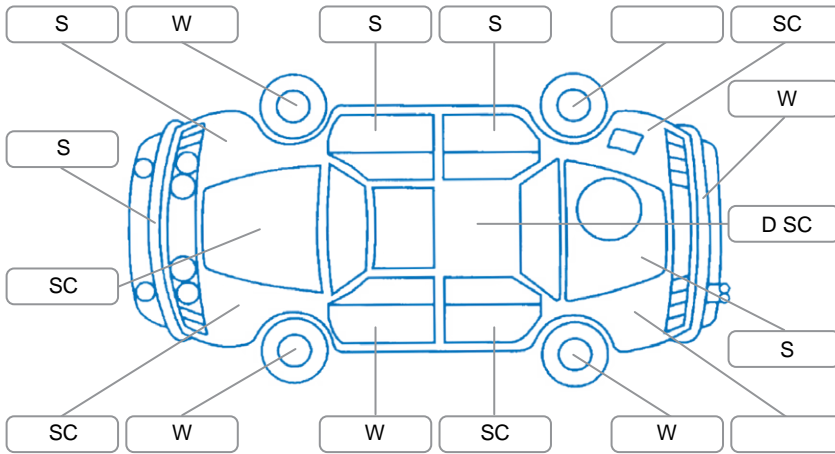

Report ID:	27,499,166	Version:	5
Created:	01 Jul 2026		

Make:	Suzuki	Model:	Swift
Body Style:	Hatchback	Year:	2021
Rego No.:	NJP321	Rego Expiry:	15 Sep 2026
WoF Expiry:	09 Mar 2027	Odometer:	34,955 Kms
Good No.:	27499166	VIN:	JSAAZC83S00401587
Next Service:	43,000 Kms	Service History:	Yes

Key
 S = Scratch R = Rust C = Crack * = Decals W = Significant scuffs
 D = Dent PT = Paint defect P = Pin dent SC = Stone Chips

Note: some defects and blemishes may not be displayed in the diagram

Body Inspection Comments