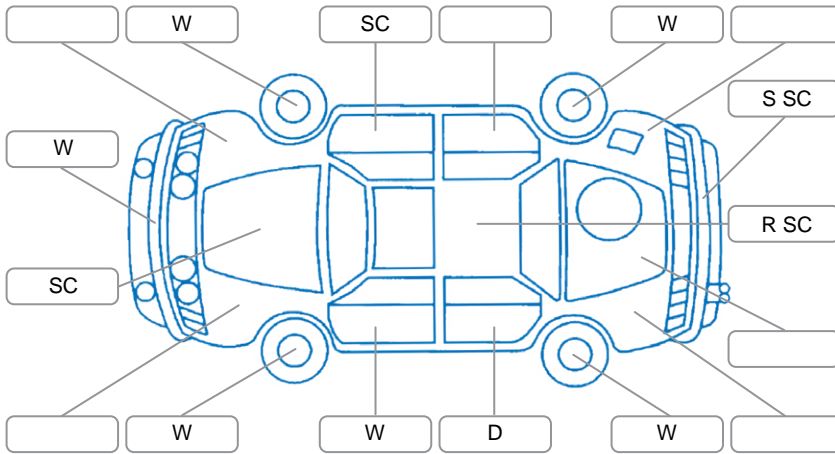

Report ID:	27,499,145	Version:	1
Created:	26 Jun 2026		

Make:	Toyota	Model:	Corolla
Body Style:	Hatchback	Year:	2022
Rego No.:	PGP865	Rego Expiry:	25 Nov 2026
WoF Expiry:	09 Jun 2027	Odometer:	98,248 Kms
Good No.:	27499145	VIN:	JTNK93BE203043452
Next Service:	105,000 Kms	Service History:	Yes

Key
 S = Scratch R = Rust C = Crack * = Decals W = Significant scuffs
 D = Dent PT = Paint defect P = Pin dent SC = Stone Chips

Note: some defects and blemishes may not be displayed in the diagram

Body Inspection Comments

Inner glass pane of front windscreen cracked

Conditions During Body Inspection

Dry

Under Carriage and Under Bonnet Inspection Comments

Interior Comments

Seats:	Good
Carpets:	Good
Panels:	Good
Dashboard:	Good