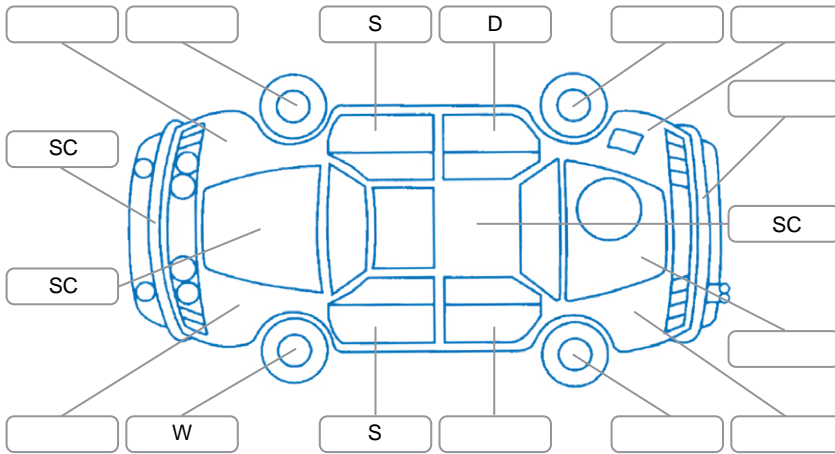

Report ID:	27,499,121	Version:	2
Created:	26 Jun 2026		

Make:	Hyundai	Model:	Tucson
Body Style:	SUV	Year:	2022
Rego No.:	PJG569	Rego Expiry:	18 Jul 2026
WoF Expiry:	10 Jul 2027	Odometer:	62,075 Kms
Good No.:	27499121	VIN:	TMAJB81DMNJ145786
Next Service:	74000	Service History:	Yes

Key
 S = Scratch R = Rust C = Crack * = Decals W = Significant scuffs
 D = Dent PT = Paint defect P = Pin dent SC = Stone Chips

Note: some defects and blemishes may not be displayed in the diagram

Body Inspection Comments