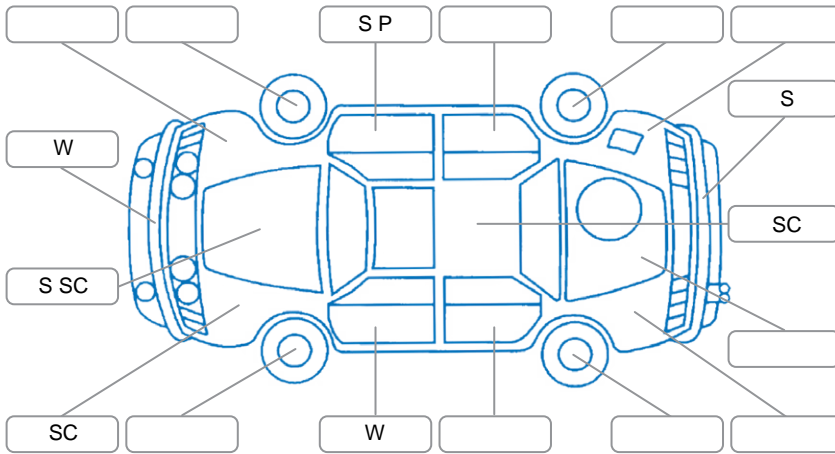

Report ID:	27,499,113	Version:	2
Created:	30 Jun 2026		

Make:	Toyota	Model:	Rav4
Body Style:	SUV	Year:	2022
Rego No.:	PDB608	Rego Expiry:	04 Jan 2027
WoF Expiry:	28 Apr 2027	Odometer:	61,111 Kms
Good No.:	27499113	VIN:	JTMBW3FV70D143130
Next Service:	73,601 Kms	Service History:	Yes

Key

S = Scratch R = Rust C = Crack * = Decals W = Significant scuffs
 D = Dent PT = Paint defect P = Pin dent SC = Stone Chips

Note: some defects and blemishes may not be displayed in the diagram

Body Inspection Comments

Conditions During Body Inspection: Dry

Under Carriage and Under Bonnet Inspection Comments

Interior Comments

Seats:	Good
Carpets:	Good
Panels:	Average
Dashboard:	Good

General Comments

Road Conditions During Test Drive	Dry	
Engine Timing Mechanism	Timing Chain	
Evidence of Cam Belt Replacement	<input type="checkbox"/> Yes <input type="checkbox"/> No	Kms
Inspected by:	Jaden Jenkins	
Published by:	Kenneth Mak	
Inspection Date:	22 Jun 2026	