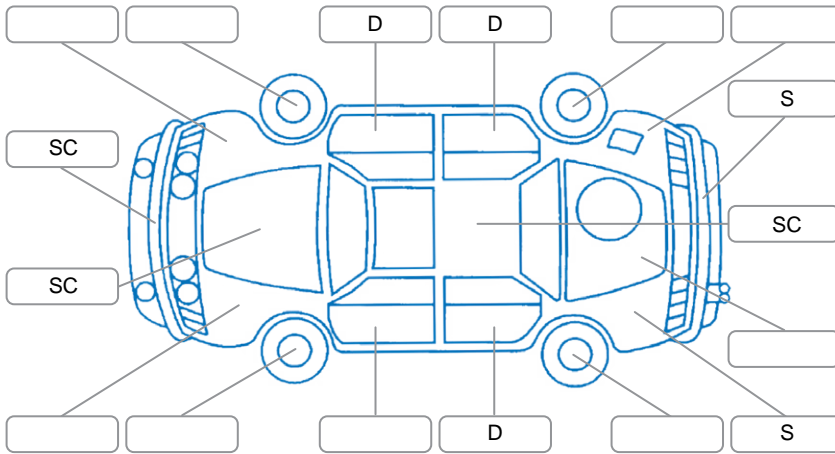

Key
 S = Scratch R = Rust C = Crack * = Decals W = Significant scuffs
 D = Dent PT = Paint defect P = Pin dent SC = Stone Chips

Note: some defects and blemishes may not be displayed in the diagram

Body Inspection Comments

Front seat belts worn
 Front windscreen cracked

Conditions During Body Inspection Wet

Under Carriage and Under Bonnet Inspection Comments

Front wheel drive
 Transmission oil seepage

Interior Comments

Seats:	Average
Carpets:	Average
Panels:	Average
Dashboard:	Good