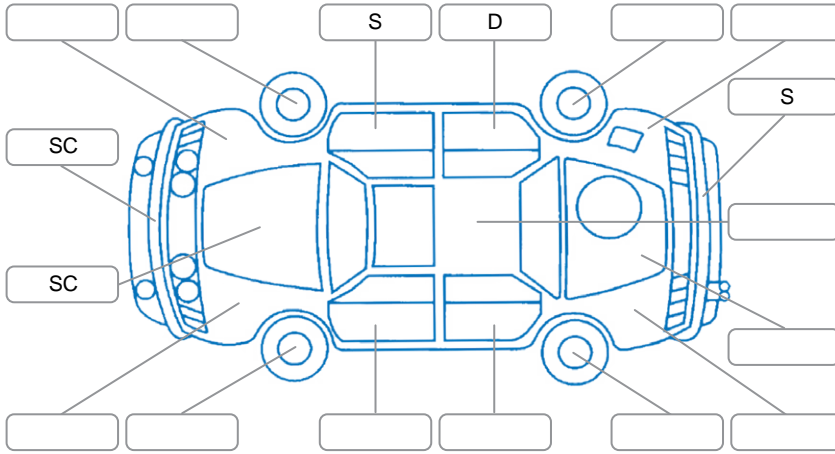

Report ID:	27,499,081	Version:	1
Created:	22 Jun 2026		

Make:	Mitsubishi	Model:	Eclipse Cross
Body Style:	SUV	Year:	2023
Rego No.:	PYE7	Rego Expiry:	25 Oct 2026
WoF Expiry:	24 Apr 2027	Odometer:	37,509 Kms
Good No.:	27499081	VIN:	JMFXDGL3WNZ005261
Next Service:	51000	Service History:	Yes

Key

S = Scratch R = Rust C = Crack * = Decals W = Significant scuffs
 D = Dent PT = Paint defect P = Pin dent SC = Stone Chips

Note: some defects and blemishes may not be displayed in the diagram

Body Inspection Comments