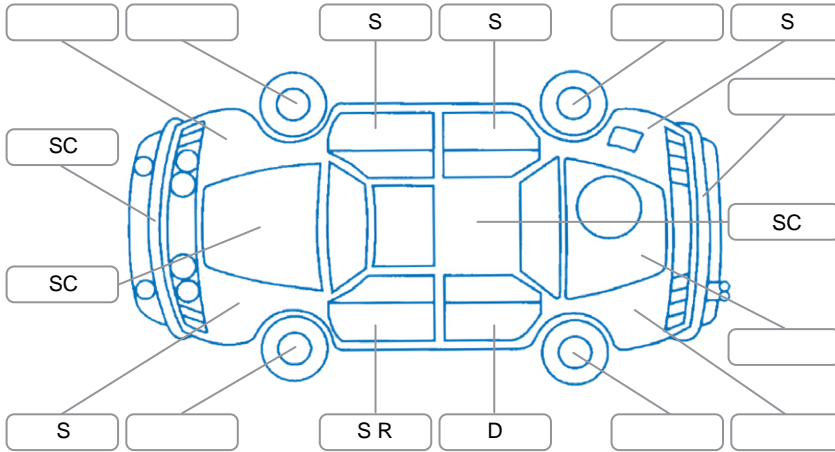

Key

S = Scratch R = Rust C = Crack * = Decals W = Significant scuffs
 D = Dent PT = Paint defect P = Pin dent SC = Stone Chips

Note: some defects and blemishes may not be displayed in the diagram

Body Inspection Comments

Passenger door seal torn

Conditions During Body Inspection

Wet

Under Carriage and Under Bonnet Inspection Comments

Four wheel drive

Interior Comments

Seats:	Good
Carpets:	Good
Panels:	Good
Dashboard:	Good

General Comments