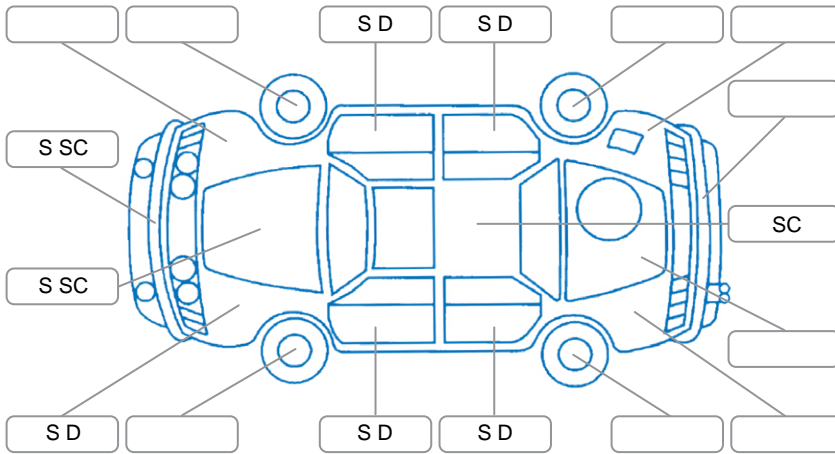

Report ID:	27,499,034	Version:	1
Created:	16 Jun 2026		

Make:	Ford	Model:	Ranger
Body Style:	Utility	Year:	2020
Rego No.:	PGE725	Rego Expiry:	30 Aug 2026
WoF Expiry:	18 Sep 2026	Odometer:	292,465 Kms
Good No.:	27499034	VIN:	MPBUMFF50LX273991
Next Service:	303000	Service History:	Yes

Key

S = Scratch R = Rust C = Crack * = Decals W = Significant scuffs
 D = Dent PT = Paint defect P = Pin dent SC = Stone Chips

Note: some defects and blemishes may not be displayed in the diagram

Body Inspection Comments