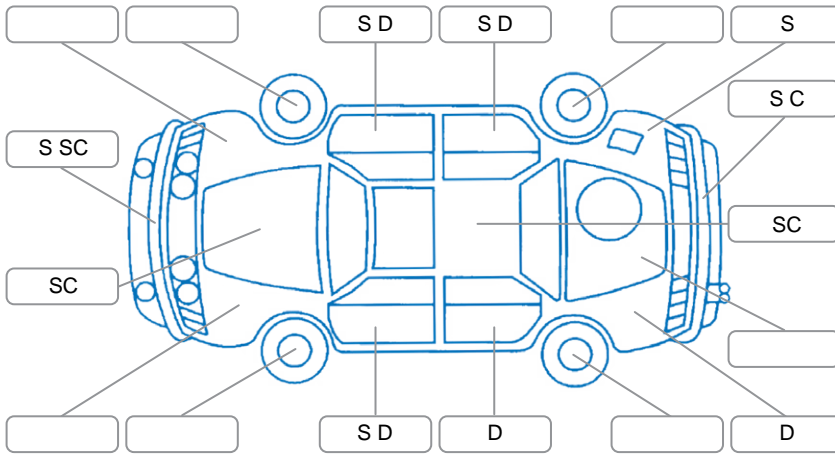

Report ID:	27,498,982	Version:	2
Created:	12 Jun 2026		

Make:	Hyundai	Model:	Iload
Body Style:	Van	Year:	2019
Rego No.:	MFC901	Rego Expiry:	24 Jun 2027
WoF Expiry:	14 Jul 2026	Odometer:	94,171 Kms
Good No.:	27498982	VIN:	KMFWBX7KMLU088782
Next Service:	97000	Service History:	Yes

Key

S = Scratch R = Rust C = Crack * = Decals W = Significant scuffs
 D = Dent PT = Paint defect P = Pin dent SC = Stone Chips

Note: some defects and blemishes may not be displayed in the diagram

Body Inspection Comments

Rear bull bar bent
 front bumper misaligned

Conditions During Body Inspection

Wet

Under Carriage and Under Bonnet Inspection Comments

Rear wheel drive
 Excessive engine oil leaks
 Left front tyre mud flap damaged