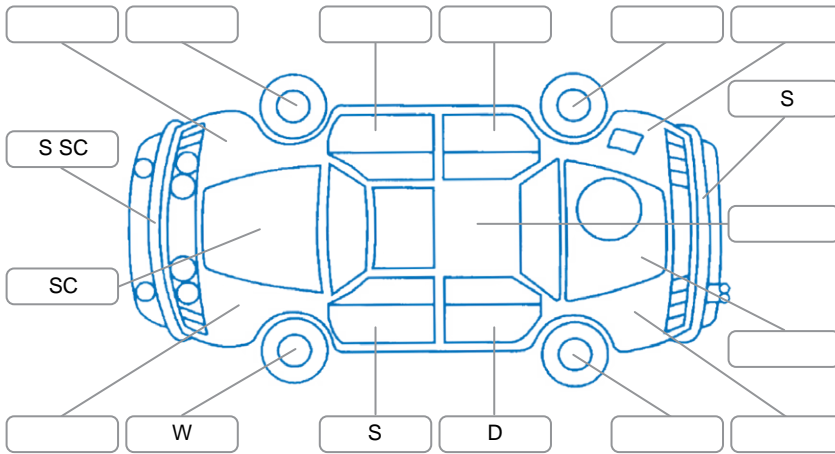

**Key**  
 S = Scratch    R = Rust    C = Crack    \* = Decals    W = Significant scuffs  
 D = Dent    PT = Paint defect    P = Pin dent    SC = Stone Chips

Note: some defects and blemishes may not be displayed in the diagram

### Body Inspection Comments

Stone chips on front windscreen cva  
 3 pin charging cable included

Conditions During Body Inspection    Wet