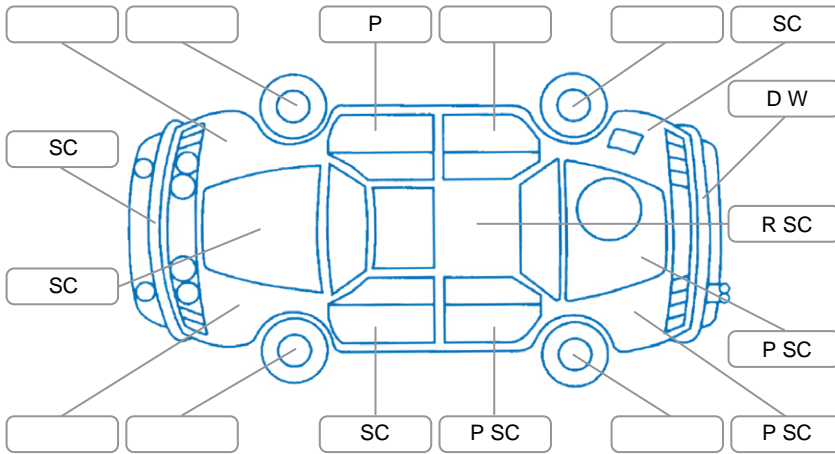

Report ID:	27,498,924	Version:	3
Created:	10 Jun 2026		

Make:	Toyota	Model:	Hilux
Body Style:	Utility	Year:	2021
Rego No.:	NLW668	Rego Expiry:	17 Aug 2026
WoF Expiry:	09 Jun 2027	Odometer:	143,306 Kms
Good No.:	27498924	VIN:	MROJA3DD400348000
Next Service:	150,136 Kms	Service History:	Yes

Key
 S = Scratch R = Rust C = Crack * = Decals W = Significant scuffs
 D = Dent PT = Paint defect P = Pin dent SC = Stone Chips

Note: some defects and blemishes may not be displayed in the diagram

Body Inspection Comments

Conditions During Body Inspection: Dry

Under Carriage and Under Bonnet Inspection Comments

Interior Comments

Seats:	Good
Carpets:	Good
Panels:	Good
Dashboard:	Good

General Comments

Road Conditions During Test Drive	Dry	
Engine Timing Mechanism	Timing Chain	
Evidence of Cam Belt Replacement	<input type="checkbox"/> Yes <input type="checkbox"/> No	Kms
Inspected by:	Jaden Jenkins	
Published by:	Ajaykumar Muruganandam	
Inspection Date:	15 May 2026	