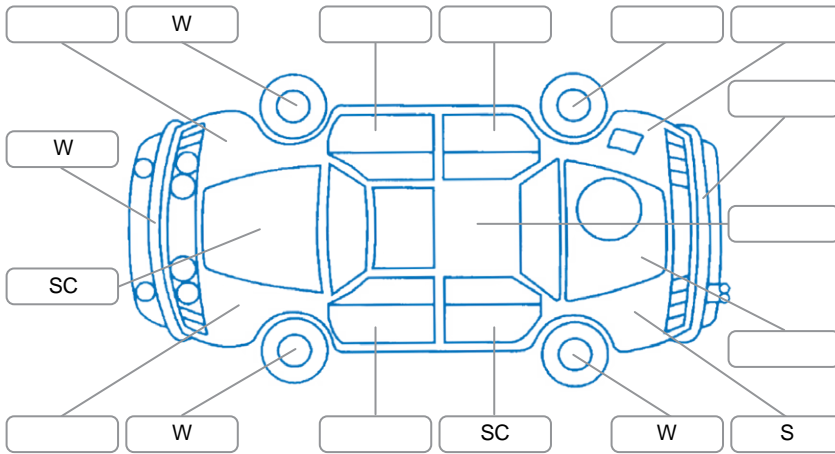

Report ID:	27,498,911	Version:	2
Created:	20 May 2026		

Make:	Toyota	Model:	Corolla
Body Style:	Hatchback	Year:	2022
Rego No.:	PFY393	Rego Expiry:	01 Nov 2026
WoF Expiry:	02 May 2026	Odometer:	75,459 Kms
Good No.:	27498911	VIN:	JTNK93BE103043443
Next Service:	70,861 Kms	Service History:	Yes

Key
 S = Scratch R = Rust C = Crack * = Decals W = Significant scuffs
 D = Dent PT = Paint defect P = Pin dent SC = Stone Chips

Note: some defects and blemishes may not be displayed in the diagram

Body Inspection Comments

Both Left Wheels Mags heavily scuffed
 Right Front Wheel Mag Scuffed
 Left front and Rear Tyre, sidewall damaged

Conditions During Body Inspection Dry

Under Carriage and Under Bonnet Inspection Comments