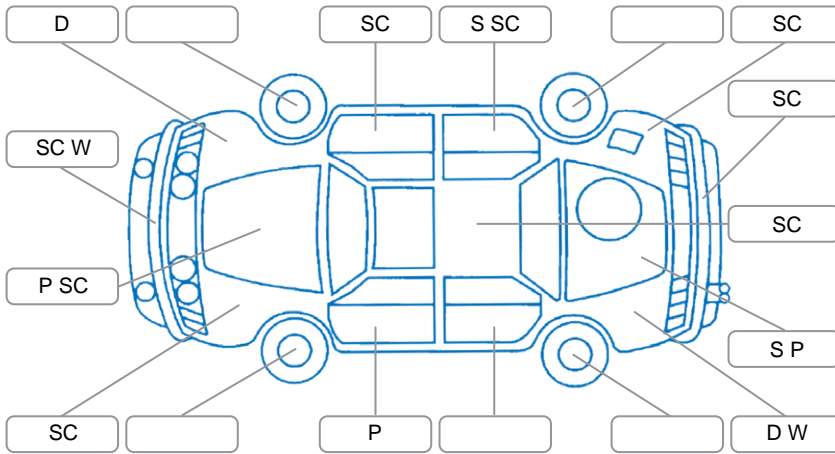

Report ID:	27,498,878	Version:	1
Created:	18 May 2026		

Make:	Ford	Model:	Ranger
Body Style:	Utility	Year:	2021
Rego No.:	NYQ485	Rego Expiry:	16 Dec 2026
WoF Expiry:	08 Jan 2027	Odometer:	114,792 Kms
Good No.:	27498878	VIN:	MNAUM2F80MW171438
Next Service:	121,000 Kms	Service History:	No

Key
 S = Scratch R = Rust C = Crack * = Decals W = Significant scuffs
 D = Dent PT = Paint defect P = Pin dent SC = Stone Chips

Note: some defects and blemishes may not be displayed in the diagram

Body Inspection Comments

- Spare Wheel Missing
- Right tail light cracked
- Both rear mud flaps to refit

Conditions During Body Inspection: Dry

Under Carriage and Under Bonnet Inspection Comments

Engine Oil Leak, Further Investigation Required