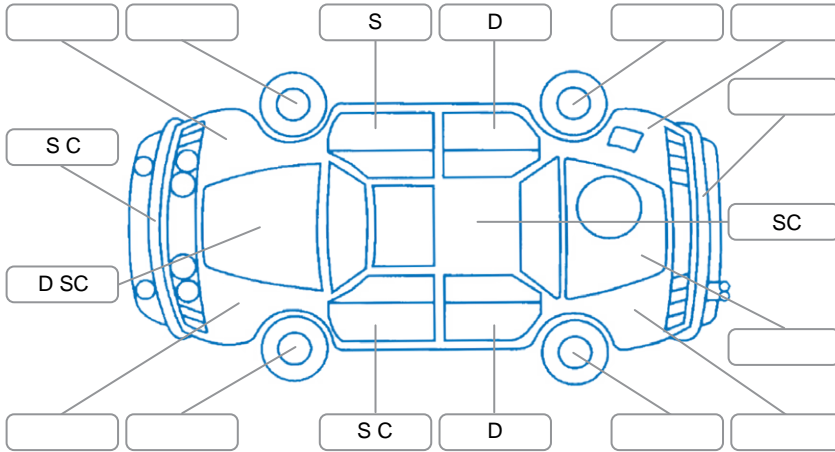

Report ID:	27,498,866	Version:	1
Created:	18 May 2026		

Make:	Ford	Model:	Ranger
Body Style:	Utility	Year:	2021
Rego No.:	NYQ488	Rego Expiry:	16 Dec 2026
WoF Expiry:	02 Oct 2026	Odometer:	91,865 Kms
Good No.:	27498866	VIN:	MNAUM2F80MW167683
Next Service:	98000	Service History:	Yes

Key

S = Scratch R = Rust C = Crack * = Decals W = Significant scuffs
 D = Dent PT = Paint defect P = Pin dent SC = Stone Chips

Note: some defects and blemishes may not be displayed in the diagram

Body Inspection Comments

- Left mirror damaged
- Right front fog light surround damaged
- Stone chips/crack on front windscreen

Conditions During Body Inspection: Dry Wet

Under Carriage and Under Bonnet Inspection Comments

Rear wheel drive