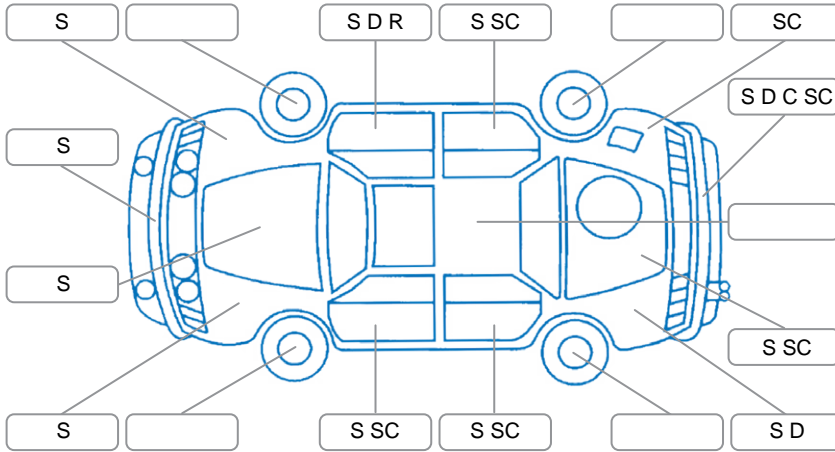

Report ID:	27,498,845	Version:	1
Created:	13 May 2026		

Make:	Hyundai	Model:	Iload
Body Style:	Van	Year:	2021
Rego No.:	NQT325	Rego Expiry:	22 Jul 2026
WoF Expiry:	23 Jul 2026	Odometer:	79,123 Kms
Good No.:	27498845	VIN:	KMFWBX7KMMU195057
Next Service:	90000	Service History:	Yes

Key

S = Scratch R = Rust C = Crack * = Decals W = Significant scuffs
 D = Dent PT = Paint defect P = Pin dent SC = Stone Chips

Note: some defects and blemishes may not be displayed in the diagram

Body Inspection Comments