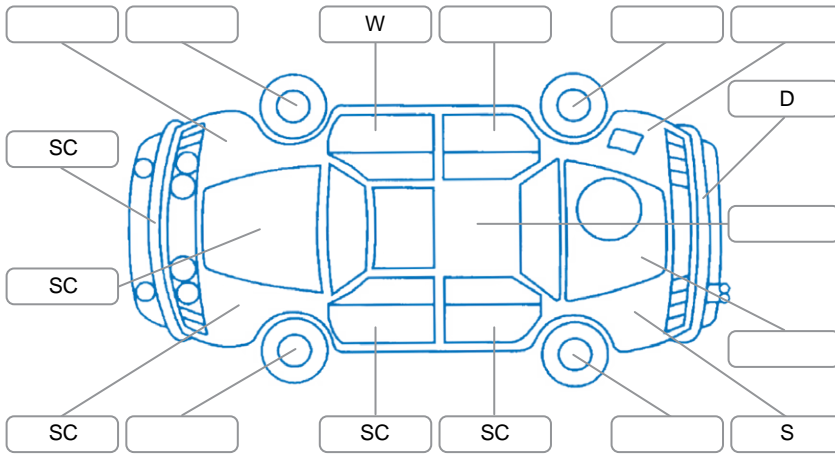

Report ID:	27,498,821	Version:	2
Created:	15 May 2026		

Make:	Volkswagen	Model:	T-Cross
Body Style:	SUV	Year:	2022
Rego No.:	PGB362	Rego Expiry:	04 Nov 2026
WoF Expiry:	17 Apr 2027	Odometer:	89,031 Kms
Good No.:	27498821	VIN:	WVGZZZC1ZNY055994
Next Service:	92,000 Kms	Service History:	No

Key
 S = Scratch R = Rust C = Crack * = Decals W = Significant scuffs
 D = Dent PT = Paint defect P = Pin dent SC = Stone Chips

Note: some defects and blemishes may not be displayed in the diagram

Body Inspection Comments

Conditions During Body Inspection: Dry

Under Carriage and Under Bonnet Inspection Comments

Interior Comments

Seats:	Good
Carpets:	Good
Panels:	Good
Dashboard:	Good

General Comments

Road Conditions During Test Drive	Dry	
Engine Timing Mechanism	Timing Chain	
Evidence of Cam Belt Replacement	<input type="checkbox"/> Yes <input type="checkbox"/> No	Kms
Inspected by:	Jaden Jenkins	
Published by:	Kenneth Mak	
Inspection Date:	11 May 2026	