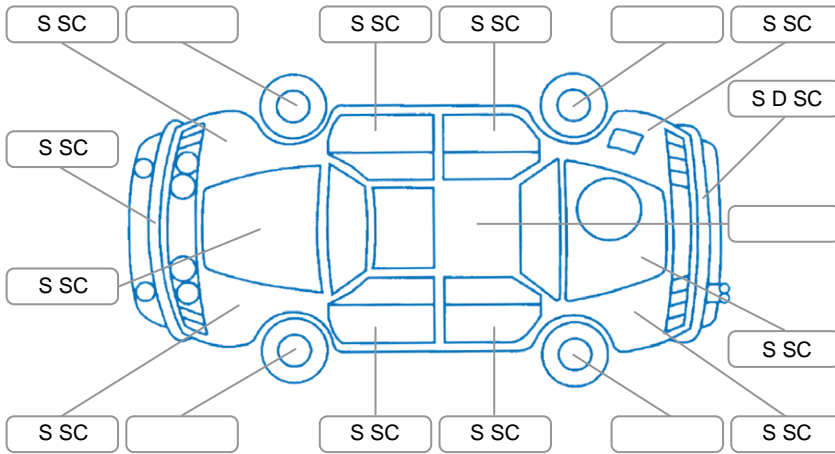

Report ID:	27,498,809	Version:	3
Created:	10 Jun 2026		

Make:	Toyota	Model:	Rav4
Body Style:	SUV	Year:	2021
Rego No.:	NWP188	Rego Expiry:	25 Aug 2026
WoF Expiry:	09 Jun 2027	Odometer:	147,597 Kms
Good No.:	27498809	VIN:	JTMBW3FV10D130065
Next Service:	153217	Service History:	No

Key

S = Scratch R = Rust C = Crack * = Decals W = Significant scuffs
 D = Dent PT = Paint defect P = Pin dent SC = Stone Chips

Note: some defects and blemishes may not be displayed in the diagram

Body Inspection Comments

Conditions During Body Inspection: Dry

Under Carriage and Under Bonnet Inspection Comments

Interior Comments

Seats:	Average
Carpets:	Average
Panels:	Average
Dashboard:	Average

General Comments

Road Conditions During Test Drive	Dry	
Engine Timing Mechanism	Timing Chain	
Evidence of Cam Belt Replacement	<input type="checkbox"/> Yes <input type="checkbox"/> No	Kms
Inspected by:	Uriah Pepene	
Published by:	Ajaykumar Muruganandam	
Inspection Date:	07 May 2026	