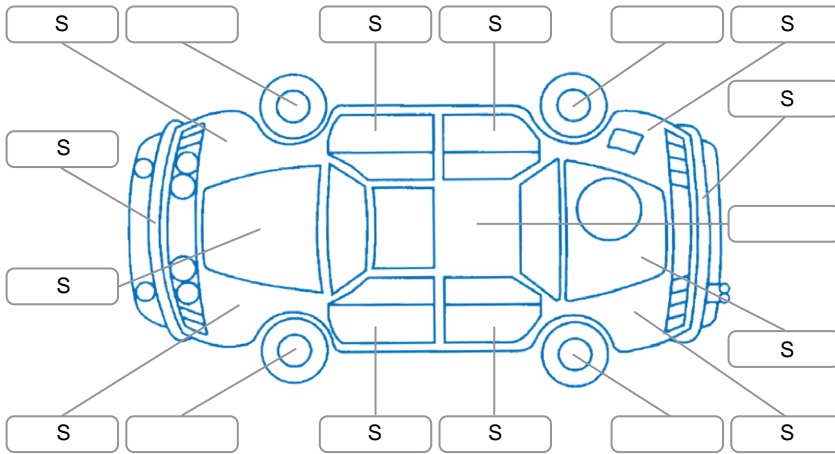

Report ID:	27,498,799	Version:	1
Created:	05 May 2026		

Make:	Toyota	Model:	Rav4
Body Style:	SUV	Year:	2022
Rego No.:	PGQ730	Rego Expiry:	30 Nov 2026
WoF Expiry:	31 May 2026	Odometer:	104,814 Kms
Good No.:	27498799	VIN:	JTMBW3FV60D147959
Next Service:	106000	Service History:	Yes

**Key**  
 S = Scratch    R = Rust    C = Crack    \* = Decals    W = Significant scuffs  
 D = Dent    PT = Paint defect    P = Pin dent    SC = Stone Chips

Note: some defects and blemishes may not be displayed in the diagram

### General Comments

Wheel bearing noise from rear/

Road Conditions During Test Drive: Dry

Engine Timing Mechanism: Timing Chain

Evidence of Cam Belt Replacement:  Yes  No    Kms

Inspected by: Uriah Pepene