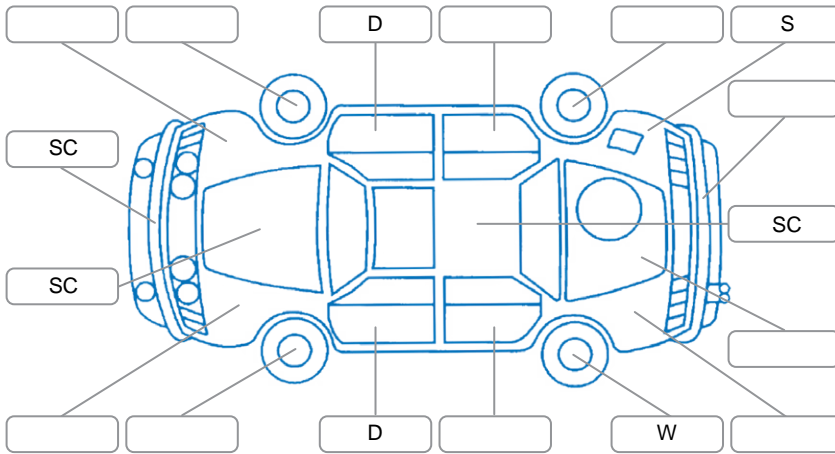

**Key**

S = Scratch    R = Rust    C = Crack    \* = Decals    W = Significant scuffs  
 D = Dent    PT = Paint defect    P = Pin dent    SC = Stone Chips

Note: some defects and blemishes may not be displayed in the diagram

**Body Inspection Comments**

- Stone chips on front windscreen (repaired)
- Wall charger missing
- Driver side carpet torn

Conditions During Body Inspection:  Dry  Wet

**Under Carriage and Under Bonnet Inspection Comments**