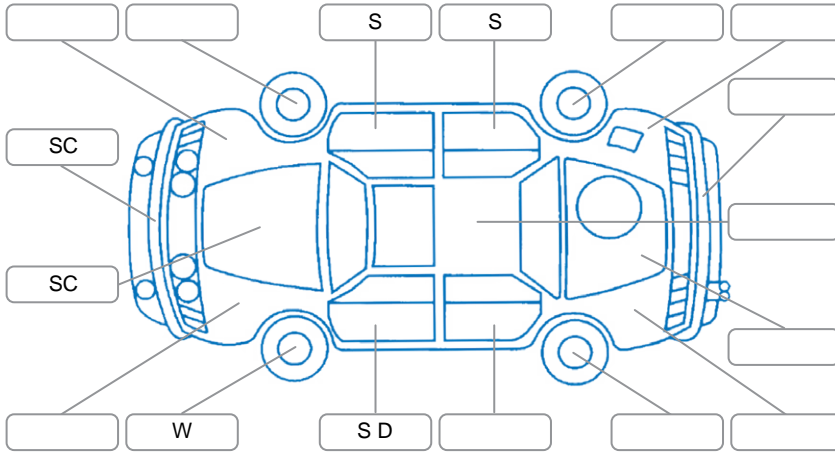

Report ID:	27,498,673	Version:	2
Created:	05 May 2026		

Make:	KIA	Model:	Seltos
Body Style:	SUV	Year:	2022
Rego No.:	PNW198	Rego Expiry:	27 Jul 2026
WoF Expiry:	19 May 2027	Odometer:	50,959 Kms
Good No.:	27498673	VIN:	KNAEP81ATN7349011
Next Service:	57000	Service History:	Yes

Key

S = Scratch R = Rust C = Crack * = Decals W = Significant scuffs
 D = Dent PT = Paint defect P = Pin dent SC = Stone Chips

Note: some defects and blemishes may not be displayed in the diagram

Body Inspection Comments

- Rear bumper misaligned
- Stone chip on front windscreen

Conditions During Body Inspection: Wet

Under Carriage and Under Bonnet Inspection Comments

Front wheel drive

Interior Comments

Seats:	Good
Carpets:	Good
Panels:	Good
Dashboard:	Good