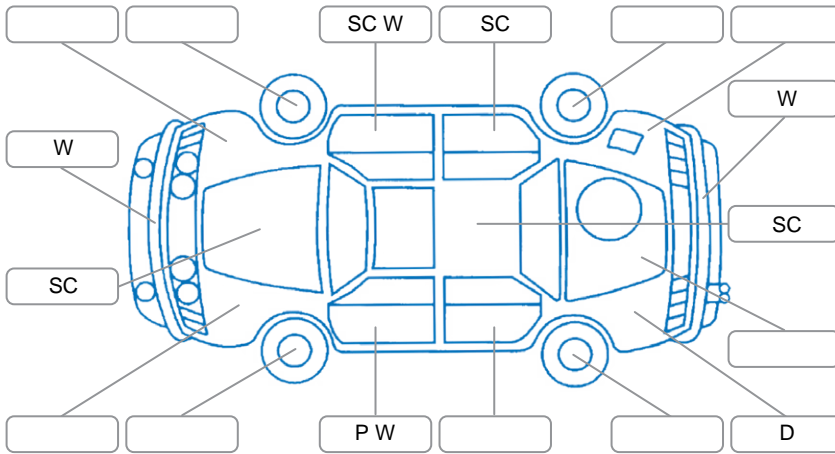

Report ID:	27,498,660	Version:	1
Created:	20 Apr 2026		

Make:	Mitsubishi	Model:	Eclipse Cross
Body Style:	SUV	Year:	2022
Rego No.:	NUM277	Rego Expiry:	16 Feb 2027
WoF Expiry:	17 Feb 2027	Odometer:	30,010 Kms
Good No.:	27498660	VIN:	JMFXDGL3WNZ001572
Next Service:	43,562 Kms	Service History:	No

**Key**

S = Scratch    R = Rust    C = Crack    \* = Decals    W = Significant scuffs  
 D = Dent    PT = Paint defect    P = Pin dent    SC = Stone Chips

Note: some defects and blemishes may not be displayed in the diagram