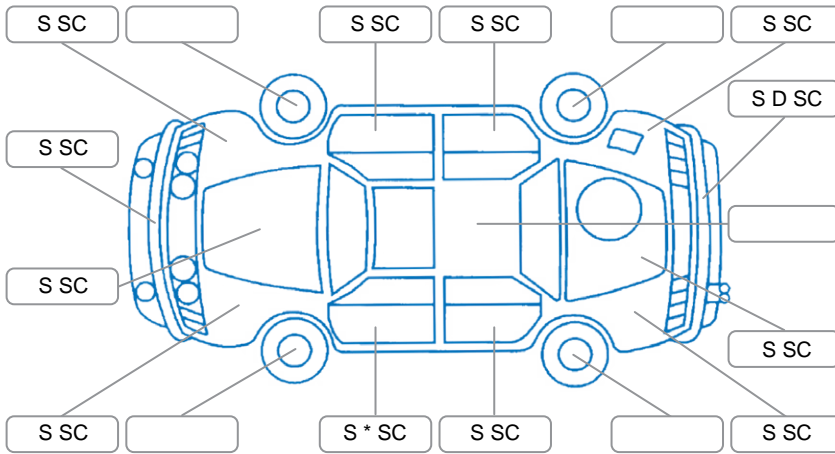

Report ID:	27,498,641	Version:	4
Created:	16 Apr 2026		

Make:	Hyundai	Model:	Iload
Body Style:	Van	Year:	2012
Rego No.:	GQS58	Rego Expiry:	11 Dec 2026
WoF Expiry:	23 Jul 2026	Odometer:	190,881 Kms
Good No.:	27498641	VIN:	KMFWBX7KLCU515014
Next Service:	192344	Service History:	Yes

**Key**

S = Scratch    R = Rust    C = Crack    \* = Decals    W = Significant scuffs  
 D = Dent    PT = Paint defect    P = Pin dent    SC = Stone Chips

Note: some defects and blemishes may not be displayed in the diagram