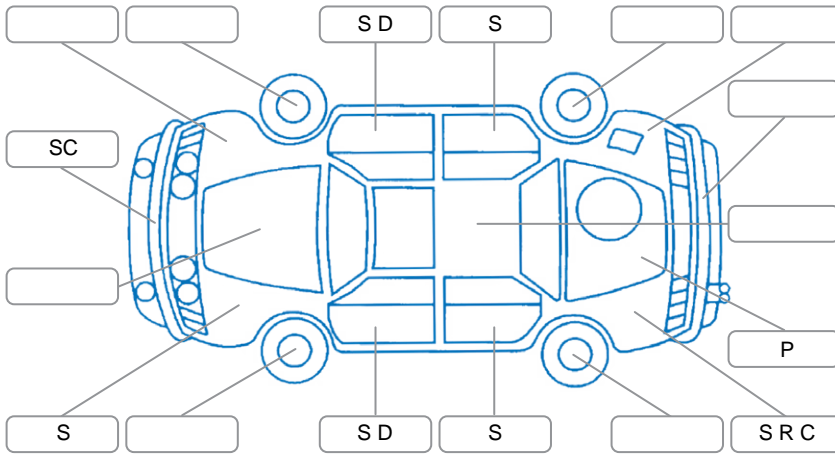

Report ID:	27,498,618	Version:	2
Created:	01 May 2026		

Make:	Ford	Model:	Ranger
Body Style:	Utility	Year:	2021
Rego No.:	NUQ302	Rego Expiry:	25 Oct 2026
WoF Expiry:	14 May 2027	Odometer:	65,986 Kms
Good No.:	27498618	VIN:	MNAUM2F50MW171429
Next Service:	79000	Service History:	Yes

### Key

S = Scratch    R = Rust    C = Crack    \* = Decals    W = Significant scuffs  
 D = Dent    PT = Paint defect    P = Pin dent    SC = Stone Chips

Note: some defects and blemishes may not be displayed in the diagram