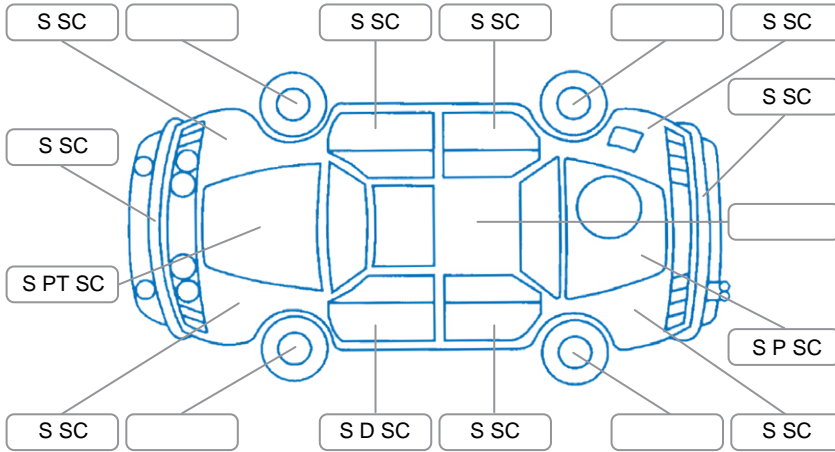

Report ID:	27,498,570	Version:	1
Created:	14 Apr 2026		

Make:	Mazda	Model:	Bt-50
Body Style:	Utility	Year:	2013
Rego No.:	GYG378	Rego Expiry:	26 Jun 2025
WoF Expiry:	17 Jan 2026	Odometer:	289,181 Kms
Good No.:	27498570	VIN:	MMOUP0YF100168123
Next Service:	245000	Service History:	No

Key

S = Scratch R = Rust C = Crack * = Decals W = Significant scuffs
 D = Dent PT = Paint defect P = Pin dent SC = Stone Chips

Note: some defects and blemishes may not be displayed in the diagram

Body Inspection Comments

Lr door trim removed/LF tweeter removed/fl rr lr window don't work/

Conditions During Body Inspection

Wet

Under Carriage and Under Bonnet Inspection Comments

2wd/major engine oil leak/

Interior Comments

Seats:	drivers bottom pad ripped
Carpets:	Average
Panels:	Average
Dashboard:	Average