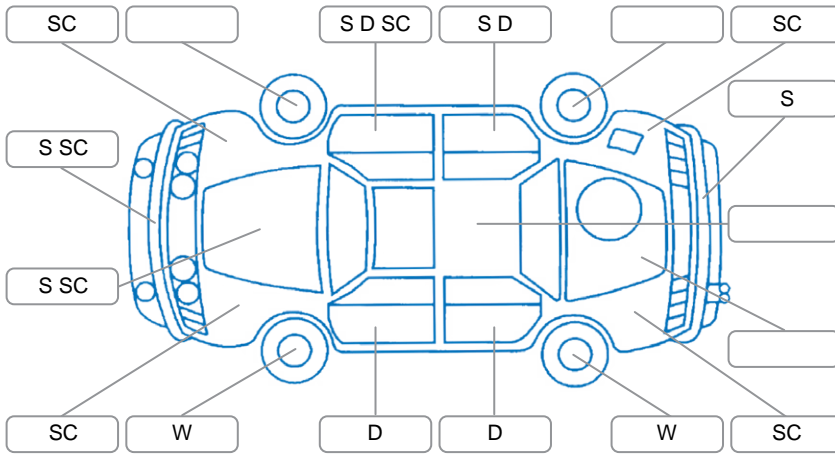

Report ID:	27,495,269	Version:	1
Created:	07 Jun 2026		

Make:	Toyota	Model:	Prius C
Body Style:	Hatchback	Year:	2019
Rego No.:	MMB340	Rego Expiry:	31 Jul 2026
WoF Expiry:	27 Oct 2026	Odometer:	78,832 Kms
Good No.:	27495269	VIN:	JTDKD3B3001635137
Next Service:	87000	Service History:	Yes

Key
 S = Scratch R = Rust C = Crack * = Decals W = Significant scuffs
 D = Dent PT = Paint defect P = Pin dent SC = Stone Chips

Note: some defects and blemishes may not be displayed in the diagram

Body Inspection Comments

Chips in CVA

Conditions During Body Inspection: Dry

Under Carriage and Under Bonnet Inspection Comments

Interior Comments

Seats:	Good
Carpets:	Good
Panels:	Good
Dashboard:	Good

General Comments

Road Conditions During Test Drive	Dry	
Engine Timing Mechanism	Timing Chain	
Evidence of Cam Belt Replacement	<input type="checkbox"/> Yes <input type="checkbox"/> No	Kms
Inspected by:	Rico Sullivan-Pririni	
Published by:	Rico Sullivan-Pririni	
Inspection Date:	07 Jun 2026	