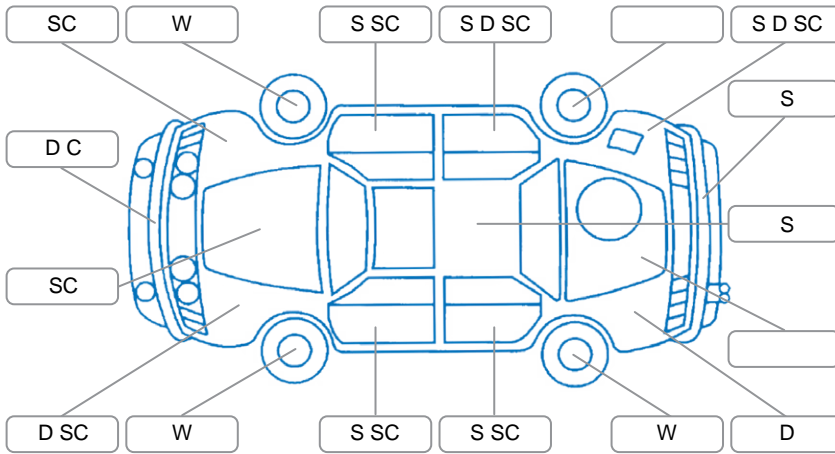

Report ID:	27,495,230	Version:	2
Created:	07 Jun 2026		

Make:	Toyota	Model:	Prius C
Body Style:	Hatchback	Year:	2020
Rego No.:	MTC990	Rego Expiry:	09 Sep 2026
WoF Expiry:	01 Mar 2027	Odometer:	75,064 Kms
Good No.:	27495230	VIN:	JTDKD3B3901637937
Next Service:	87500	Service History:	Yes

Key

S = Scratch R = Rust C = Crack * = Decals W = Significant scuffs
 D = Dent PT = Paint defect P = Pin dent SC = Stone Chips

Note: some defects and blemishes may not be displayed in the diagram

Body Inspection Comments

Chips in CVA

Conditions During Body Inspection

Dry

Under Carriage and Under Bonnet Inspection Comments

Interior Comments

Seats:	Good
Carpets:	Good
Panels:	Good
Dashboard:	Good

General Comments

Road Conditions During Test Drive	Dry	
Engine Timing Mechanism	Timing Chain	
Evidence of Cam Belt Replacement	<input type="checkbox"/> Yes <input type="checkbox"/> No	Kms
Inspected by:	Rico Sullivan-Pririni	
Published by:	Rico Sullivan-Pririni	
Inspection Date:	07 Jun 2026	