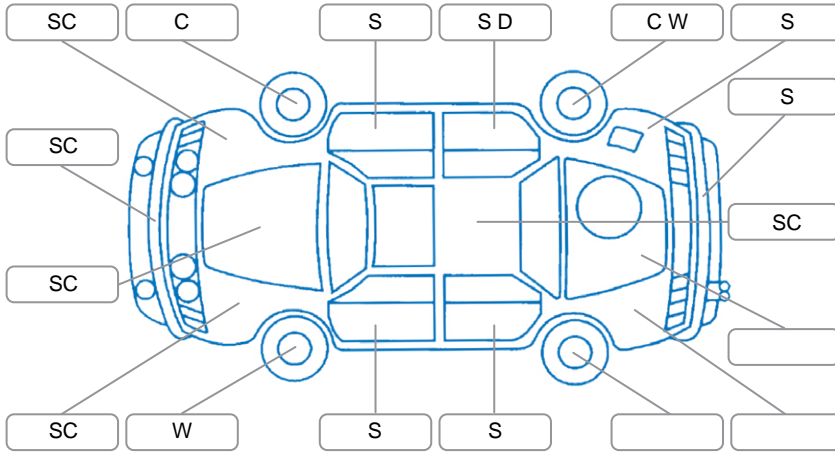

Report ID:	27,495,224	Version:	3
Created:	02 Jul 2026		

Make:	Toyota	Model:	Prius C
Body Style:	Hatchback	Year:	2019
Rego No.:	MMB318	Rego Expiry:	23 Jul 2026
WoF Expiry:	10 Jul 2027	Odometer:	81,930 Kms
Good No.:	27495224	VIN:	JTDKD3B3101635230
Next Service:	95000	Service History:	Yes

Key

S = Scratch R = Rust C = Crack * = Decals W = Significant scuffs
 D = Dent PT = Paint defect P = Pin dent SC = Stone Chips

Note: some defects and blemishes may not be displayed in the diagram

Body Inspection Comments

Minor cracks outside CVA

Conditions During Body Inspection

Dry

Under Carriage and Under Bonnet Inspection Comments

Front wheel drive

Interior Comments

Seats:	Good
Carpets:	Good
Panels:	Good
Dashboard:	Good

General Comments