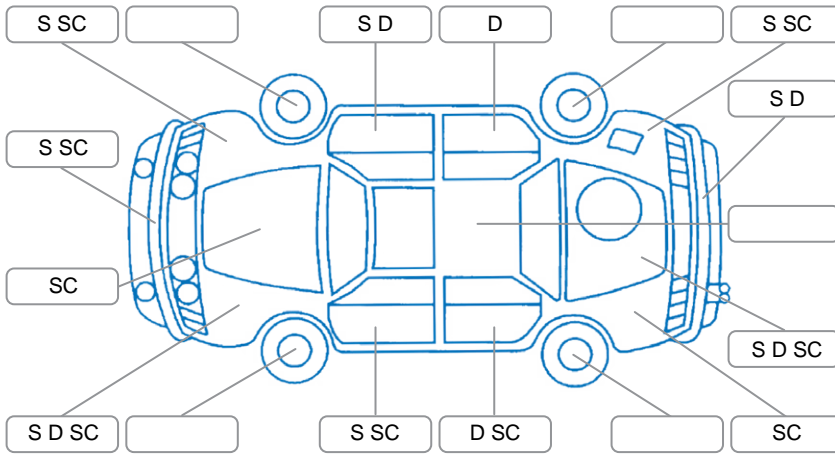

Report ID:	27,495,187	Version:	2
Created:	03 Jun 2026		

Make:	Ford	Model:	Ranger
Body Style:	Utility	Year:	2021
Rego No.:	NLR743	Rego Expiry:	27 Oct 2026
WoF Expiry:	28 Apr 2027	Odometer:	283,346 Kms
Good No.:	27495187	VIN:	MPBUMFF60MX332801
Next Service:	282000	Service History:	Yes

Key
 S = Scratch R = Rust C = Crack * = Decals W = Significant scuffs
 D = Dent PT = Paint defect P = Pin dent SC = Stone Chips

Note: some defects and blemishes may not be displayed in the diagram

Body Inspection Comments

Chips in CVA

Conditions During Body Inspection: Dry

Under Carriage and Under Bonnet Inspection Comments

Interior Comments

Seats:	Good
Carpets:	Good
Panels:	Good
Dashboard:	Good

General Comments

Road Conditions During Test Drive	Dry	
Engine Timing Mechanism	Unknown	
Evidence of Cam Belt Replacement	<input type="checkbox"/> Yes <input type="checkbox"/> No	Kms
Inspected by:	Rico Sullivan-Pririni	
Published by:	Rico Sullivan-Pririni	
Inspection Date:	02 Jun 2026	