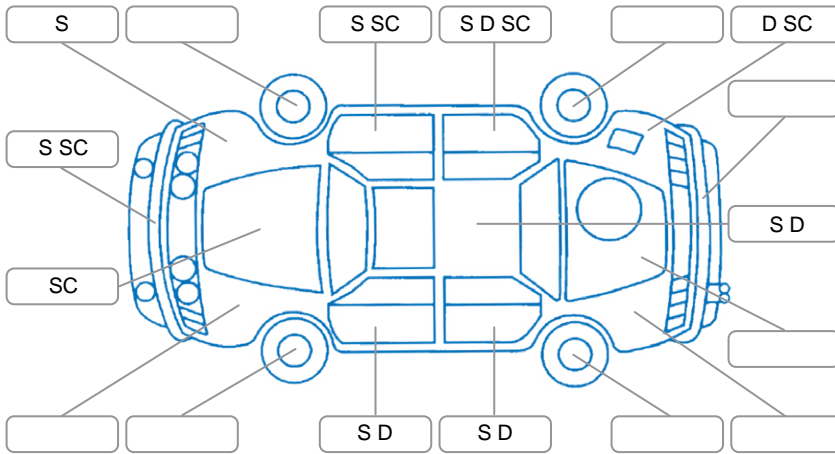

Report ID:	27,495,173	Version:	1
Created:	02 Jun 2026		

Make:	Ford	Model:	Ranger
Body Style:	Utility	Year:	2018
Rego No.:	PAZ23	Rego Expiry:	01 Oct 2026
WoF Expiry:	17 Sep 2026	Odometer:	173,016 Kms
Good No.:	27495173	VIN:	MPBUMFF50HX148705
Next Service:	178000	Service History:	No

**Key**  
 S = Scratch    R = Rust    C = Crack    \* = Decals    W = Significant scuffs  
 D = Dent    PT = Paint defect    P = Pin dent    SC = Stone Chips

Note: some defects and blemishes may not be displayed in the diagram