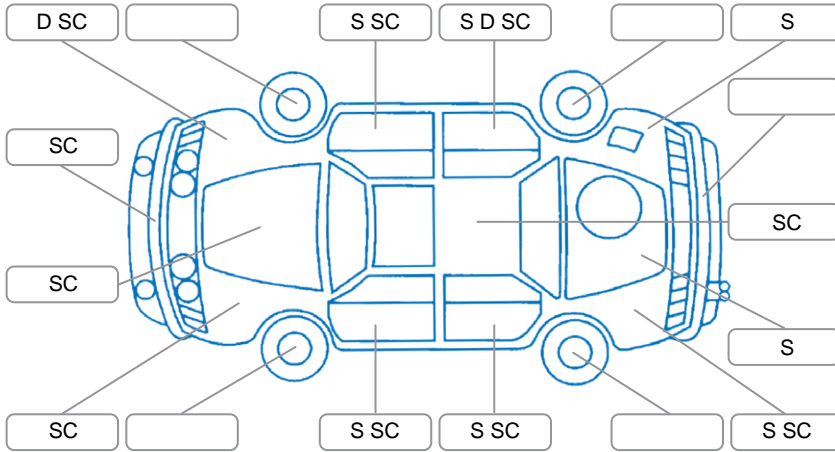

Report ID:	27,495,156	Version:	1
Created:	02 Jun 2026		

Make:	Toyota	Model:	Corolla
Body Style:	Wagon	Year:	2018
Rego No.:	LDR944	Rego Expiry:	29 Jul 2026
WoF Expiry:	01 Feb 2027	Odometer:	111,215 Kms
Good No.:	27495156	VIN:	JTDZE4GE10L001108
Next Service:	122500	Service History:	Yes

Key

S = Scratch R = Rust C = Crack * = Decals W = Significant scuffs
 D = Dent PT = Paint defect P = Pin dent SC = Stone Chips

Note: some defects and blemishes may not be displayed in the diagram

Body Inspection Comments

Chips in CVA

Conditions During Body Inspection

Dry

Under Carriage and Under Bonnet Inspection Comments

Interior Comments

Seats:	Good
Carpets:	Good
Panels:	Good
Dashboard:	radio is no longer working and reverse camera miss