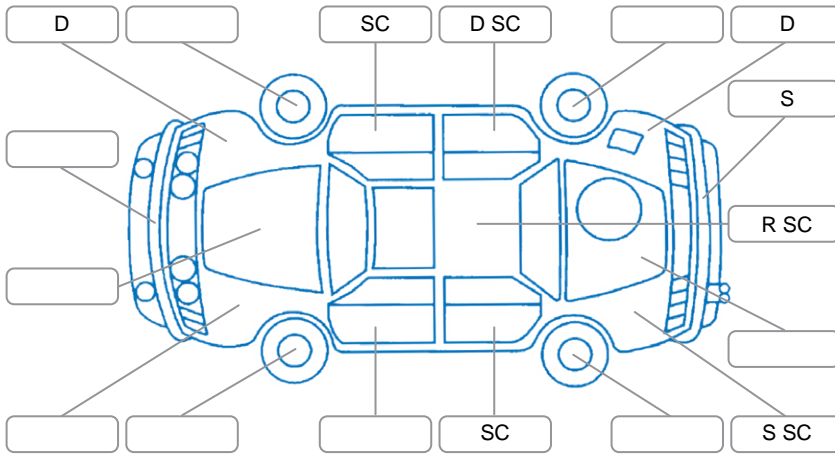

Report ID:	27,495,141	Version:	1
Created:	02 Jun 2026		

Make:	Toyota	Model:	Corolla
Body Style:	Wagon	Year:	2018
Rego No.:	LMK724	Rego Expiry:	05 Jul 2026
WoF Expiry:	24 Jun 2026	Odometer:	58,103 Kms
Good No.:	27495141	VIN:	JTDZE4GE70L001291
Next Service:	66000	Service History:	Yes

**Key**

S = Scratch    R = Rust    C = Crack    \* = Decals    W = Significant scuffs  
 D = Dent    PT = Paint defect    P = Pin dent    SC = Stone Chips

Note: some defects and blemishes may not be displayed in the diagram