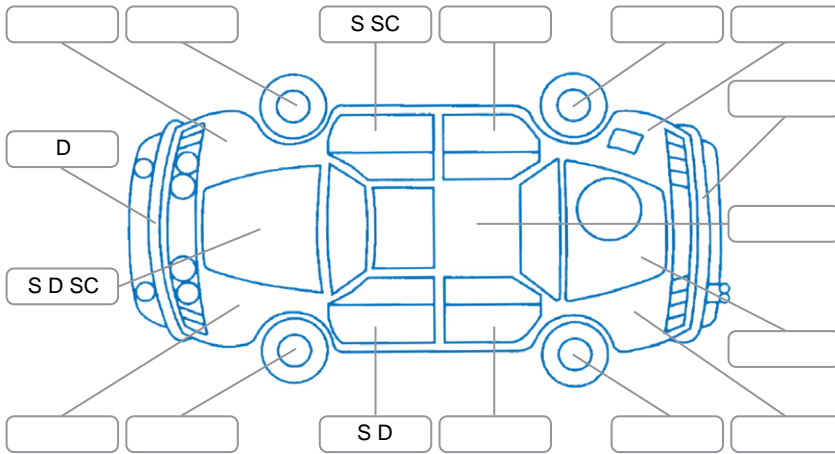

Report ID:	27,495,118	Version:	1
Created:	02 Jun 2026		

Make:	Mazda	Model:	Bt-50
Body Style:	Utility	Year:	2017
Rego No.:	KUH143	Rego Expiry:	22 Aug 2026
WoF Expiry:	16 Dec 2026	Odometer:	193,000 Kms
Good No.:	27495118	VIN:	MMOUR0YG100706395
Next Service:	194000	Service History:	Yes

Key

S = Scratch R = Rust C = Crack * = Decals W = Significant scuffs
 D = Dent PT = Paint defect P = Pin dent SC = Stone Chips

Note: some defects and blemishes may not be displayed in the diagram

Body Inspection Comments

Minor stone chips on windscreen

Conditions During Body Inspection

Wet

Under Carriage and Under Bonnet Inspection Comments

Four wheel drive

Interior Comments

Seats: Good

Carpets: Good