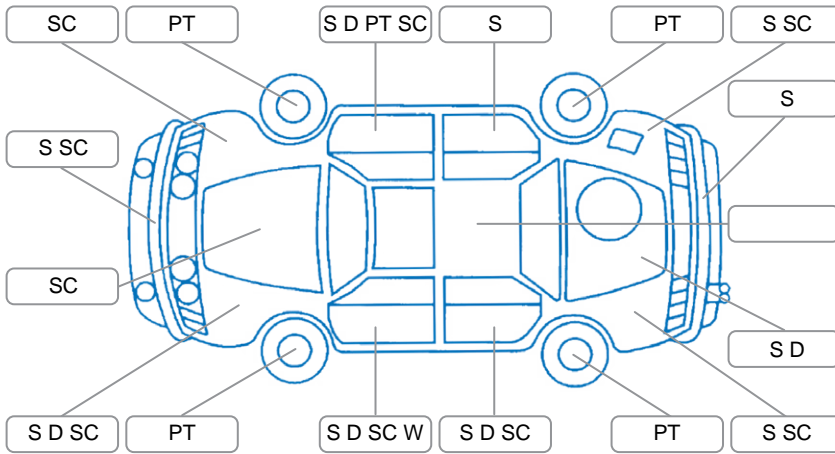

Report ID:	27,495,102	Version:	1
Created:	02 Jun 2026		

Make:	Mercedes-Benz	Model:	Vito
Body Style:	Van	Year:	2017
Rego No.:	KJG408	Rego Expiry:	31 Jul 2026
WoF Expiry:		Odometer:	299,664 Kms
Good No.:	27495102	VIN:	WDF44760123252447
Next Service:	311164	Service History:	No

Key
 S = Scratch R = Rust C = Crack * = Decals W = Significant scuffs
 D = Dent PT = Paint defect P = Pin dent SC = Stone Chips

Note: some defects and blemishes may not be displayed in the diagram

Body Inspection Comments

Chips in CVA

Conditions During Body Inspection

Dry

Under Carriage and Under Bonnet Inspection Comments

Interior Comments

Seats:	Good
Carpets:	Good
Panels:	Good
Dashboard:	Good

General Comments

Road Conditions During Test Drive	Wet	
Engine Timing Mechanism	Timing Chain	
Evidence of Cam Belt Replacement	<input type="checkbox"/> Yes <input type="checkbox"/> No	Kms
Inspected by:	Rico Sullivan-Pririni	
Published by:	Rico Sullivan-Pririni	
Inspection Date:	02 Jun 2026	