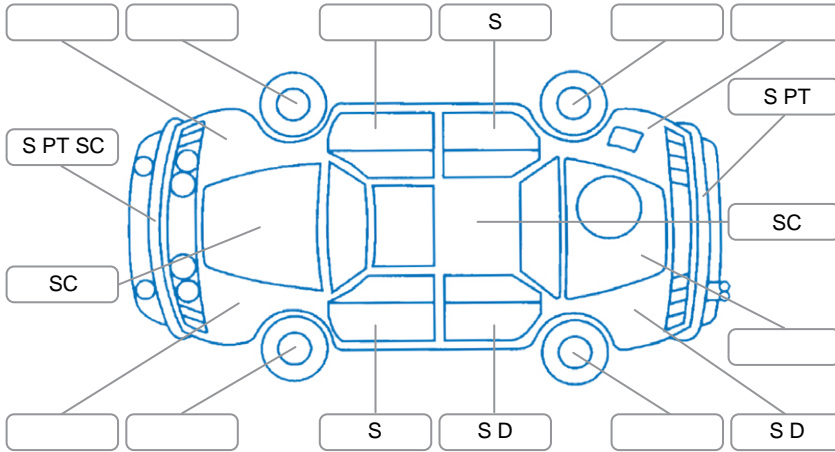

Report ID:	27,495,063	Version:	1
Created:	28 May 2026		

Make:	Toyota	Model:	Wish
Body Style:	Wagon	Year:	2012
Rego No.:	NPB162	Rego Expiry:	21 Dec 2026
WoF Expiry:	26 May 2027	Odometer:	135,149 Kms
Good No.:	27495063	VIN:	7AT0H64BX21131468
Next Service:	140322	Service History:	No

Key

S = Scratch R = Rust C = Crack * = Decals W = Significant scuffs
 D = Dent PT = Paint defect P = Pin dent SC = Stone Chips

Note: some defects and blemishes may not be displayed in the diagram

Body Inspection Comments

Plastic on left rear window damaged

Conditions During Body Inspection

Dry

Under Carriage and Under Bonnet Inspection Comments

Front wheel drive

Interior Comments

Seats:	Good
Carpets:	Good
Panels:	Good
Dashboard:	Good